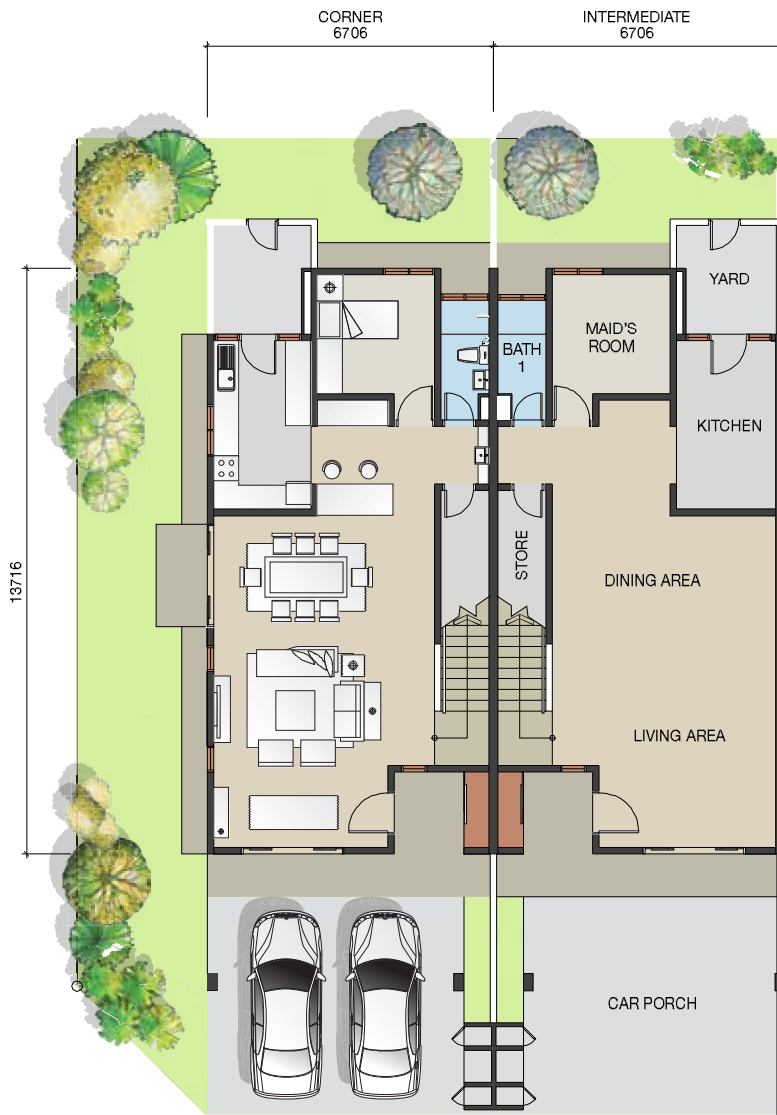

NATURA B

DOUBLE STOREY TERRACE (22' x 75')

GROUND FLOOR

FIRST FLOOR

contemporary